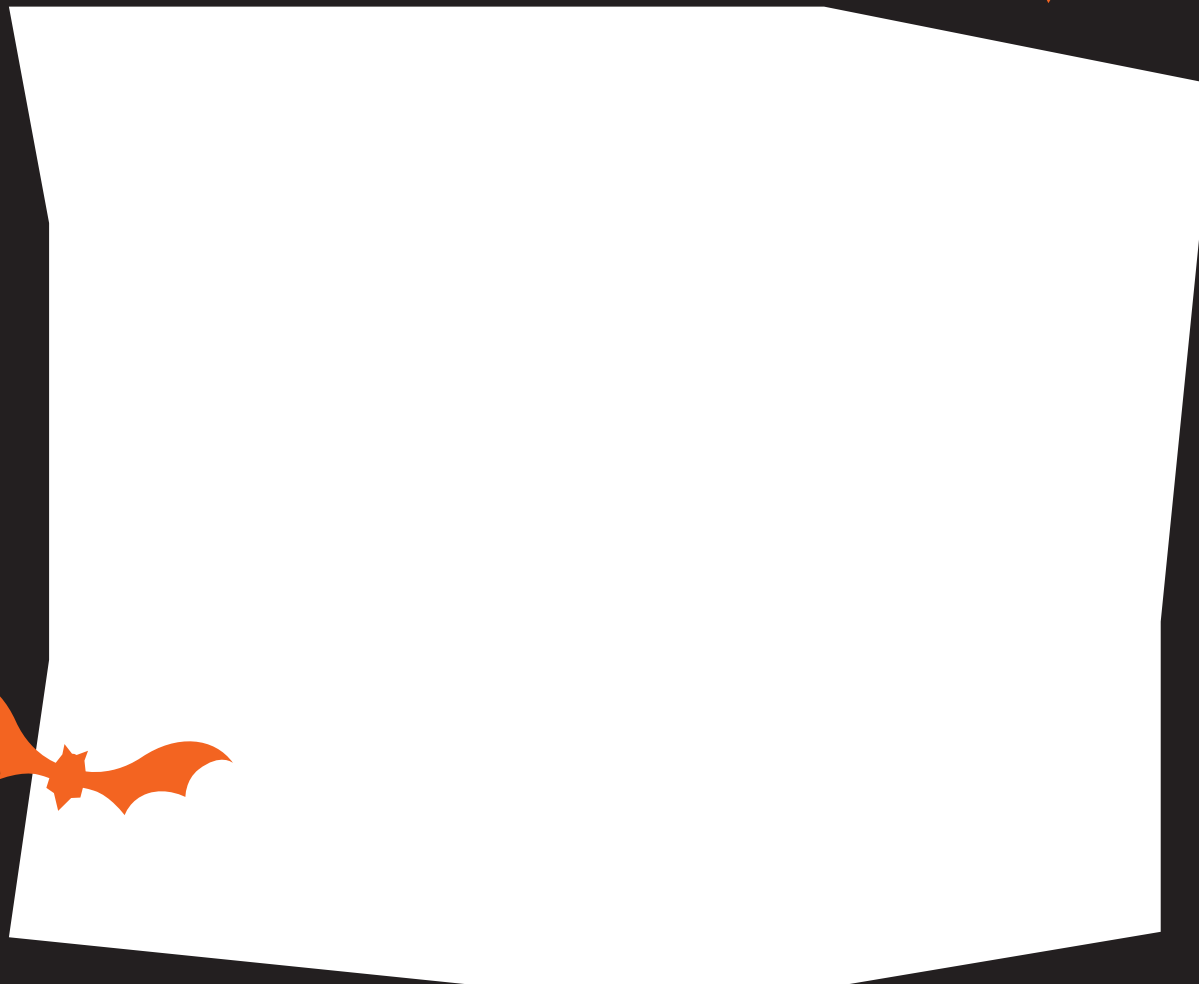

HALLOWEEN MENY